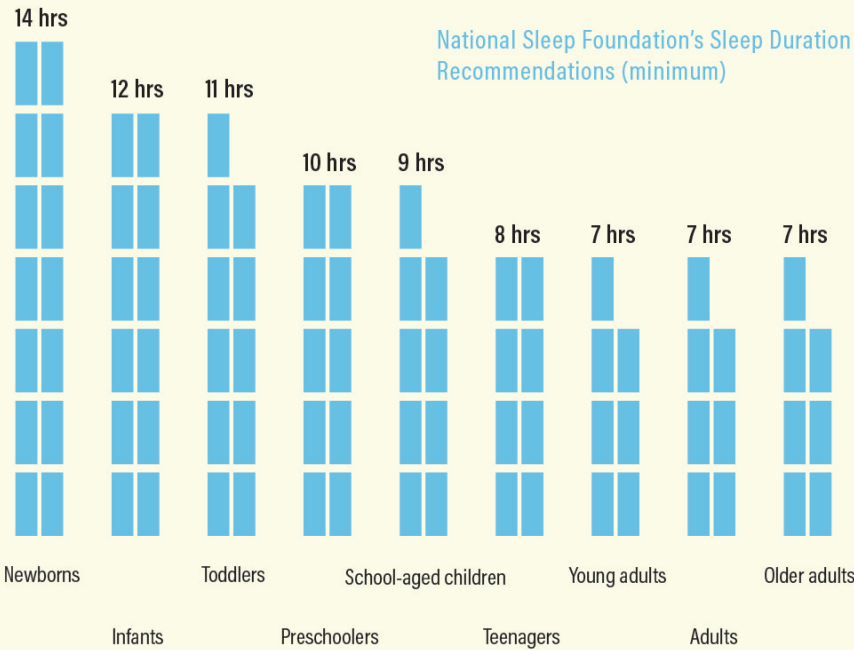

COLLEGE STUDENTS NEED TO SLEEP 7 HOURS A DAY, AT THE MINIMUM!

“A cup of Americano does a pretty good job keeping me up.”

My favorite Starbucks Drinks Caffeine Content
All Grande size (16oz./ 473ml)

Caramel Macchiato

150mg

Americano

225mg

Mocha Frappuccino

95mg

Our earth is younger than Mars.

Earth

4.5 billion years old

Mars

4.6 billion years old

WE WEIGH LIGHTER ON THE MOON

Gravitational Force of Earth and Moon (m/s^2)

EARTH

9.8 m/s^2

MOON

1.62 m/s^2

I wake up at 8 o'clock
every morning

2020 CALENDAR

JUNE

I am 20 years old.