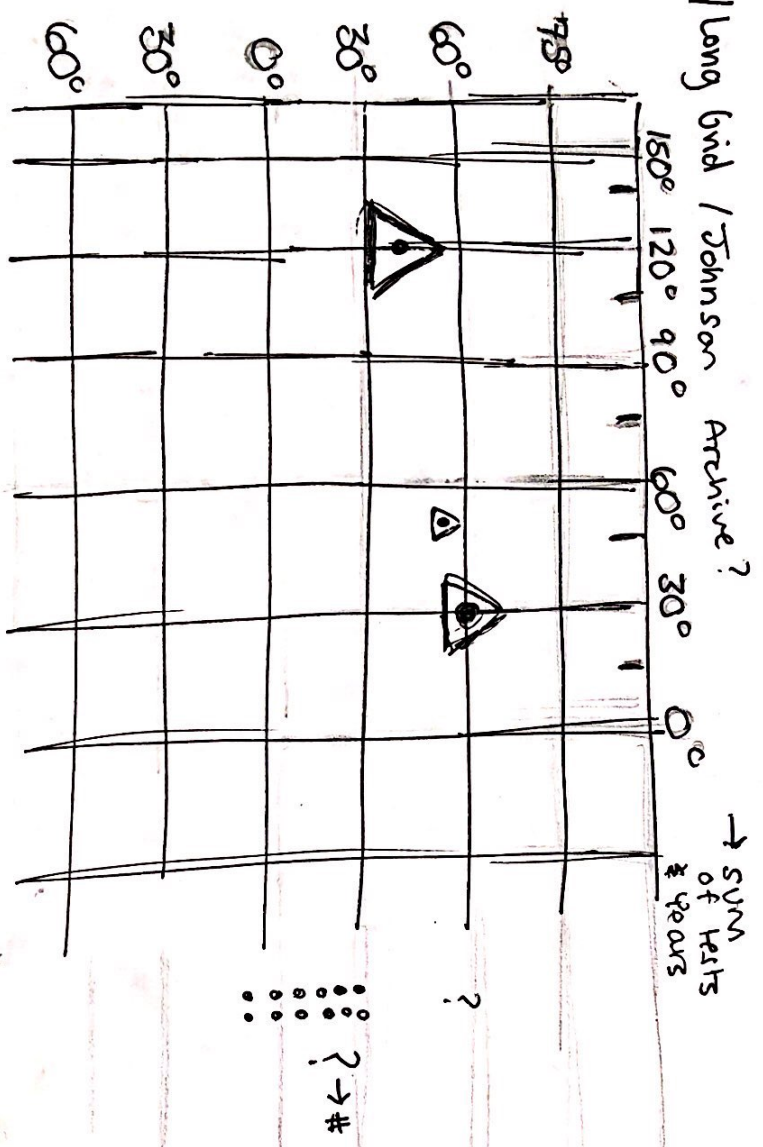

# A Thousand Suns

① Lat/Long Grid / Johnson Archive?

text number to indicate  
 1956 → # 15 US  
 # 9 USSR

- countries (lat/long) → on grid (represented by shape)
- type of detonation (value)
- dark - underground
- lighter - atmosphere