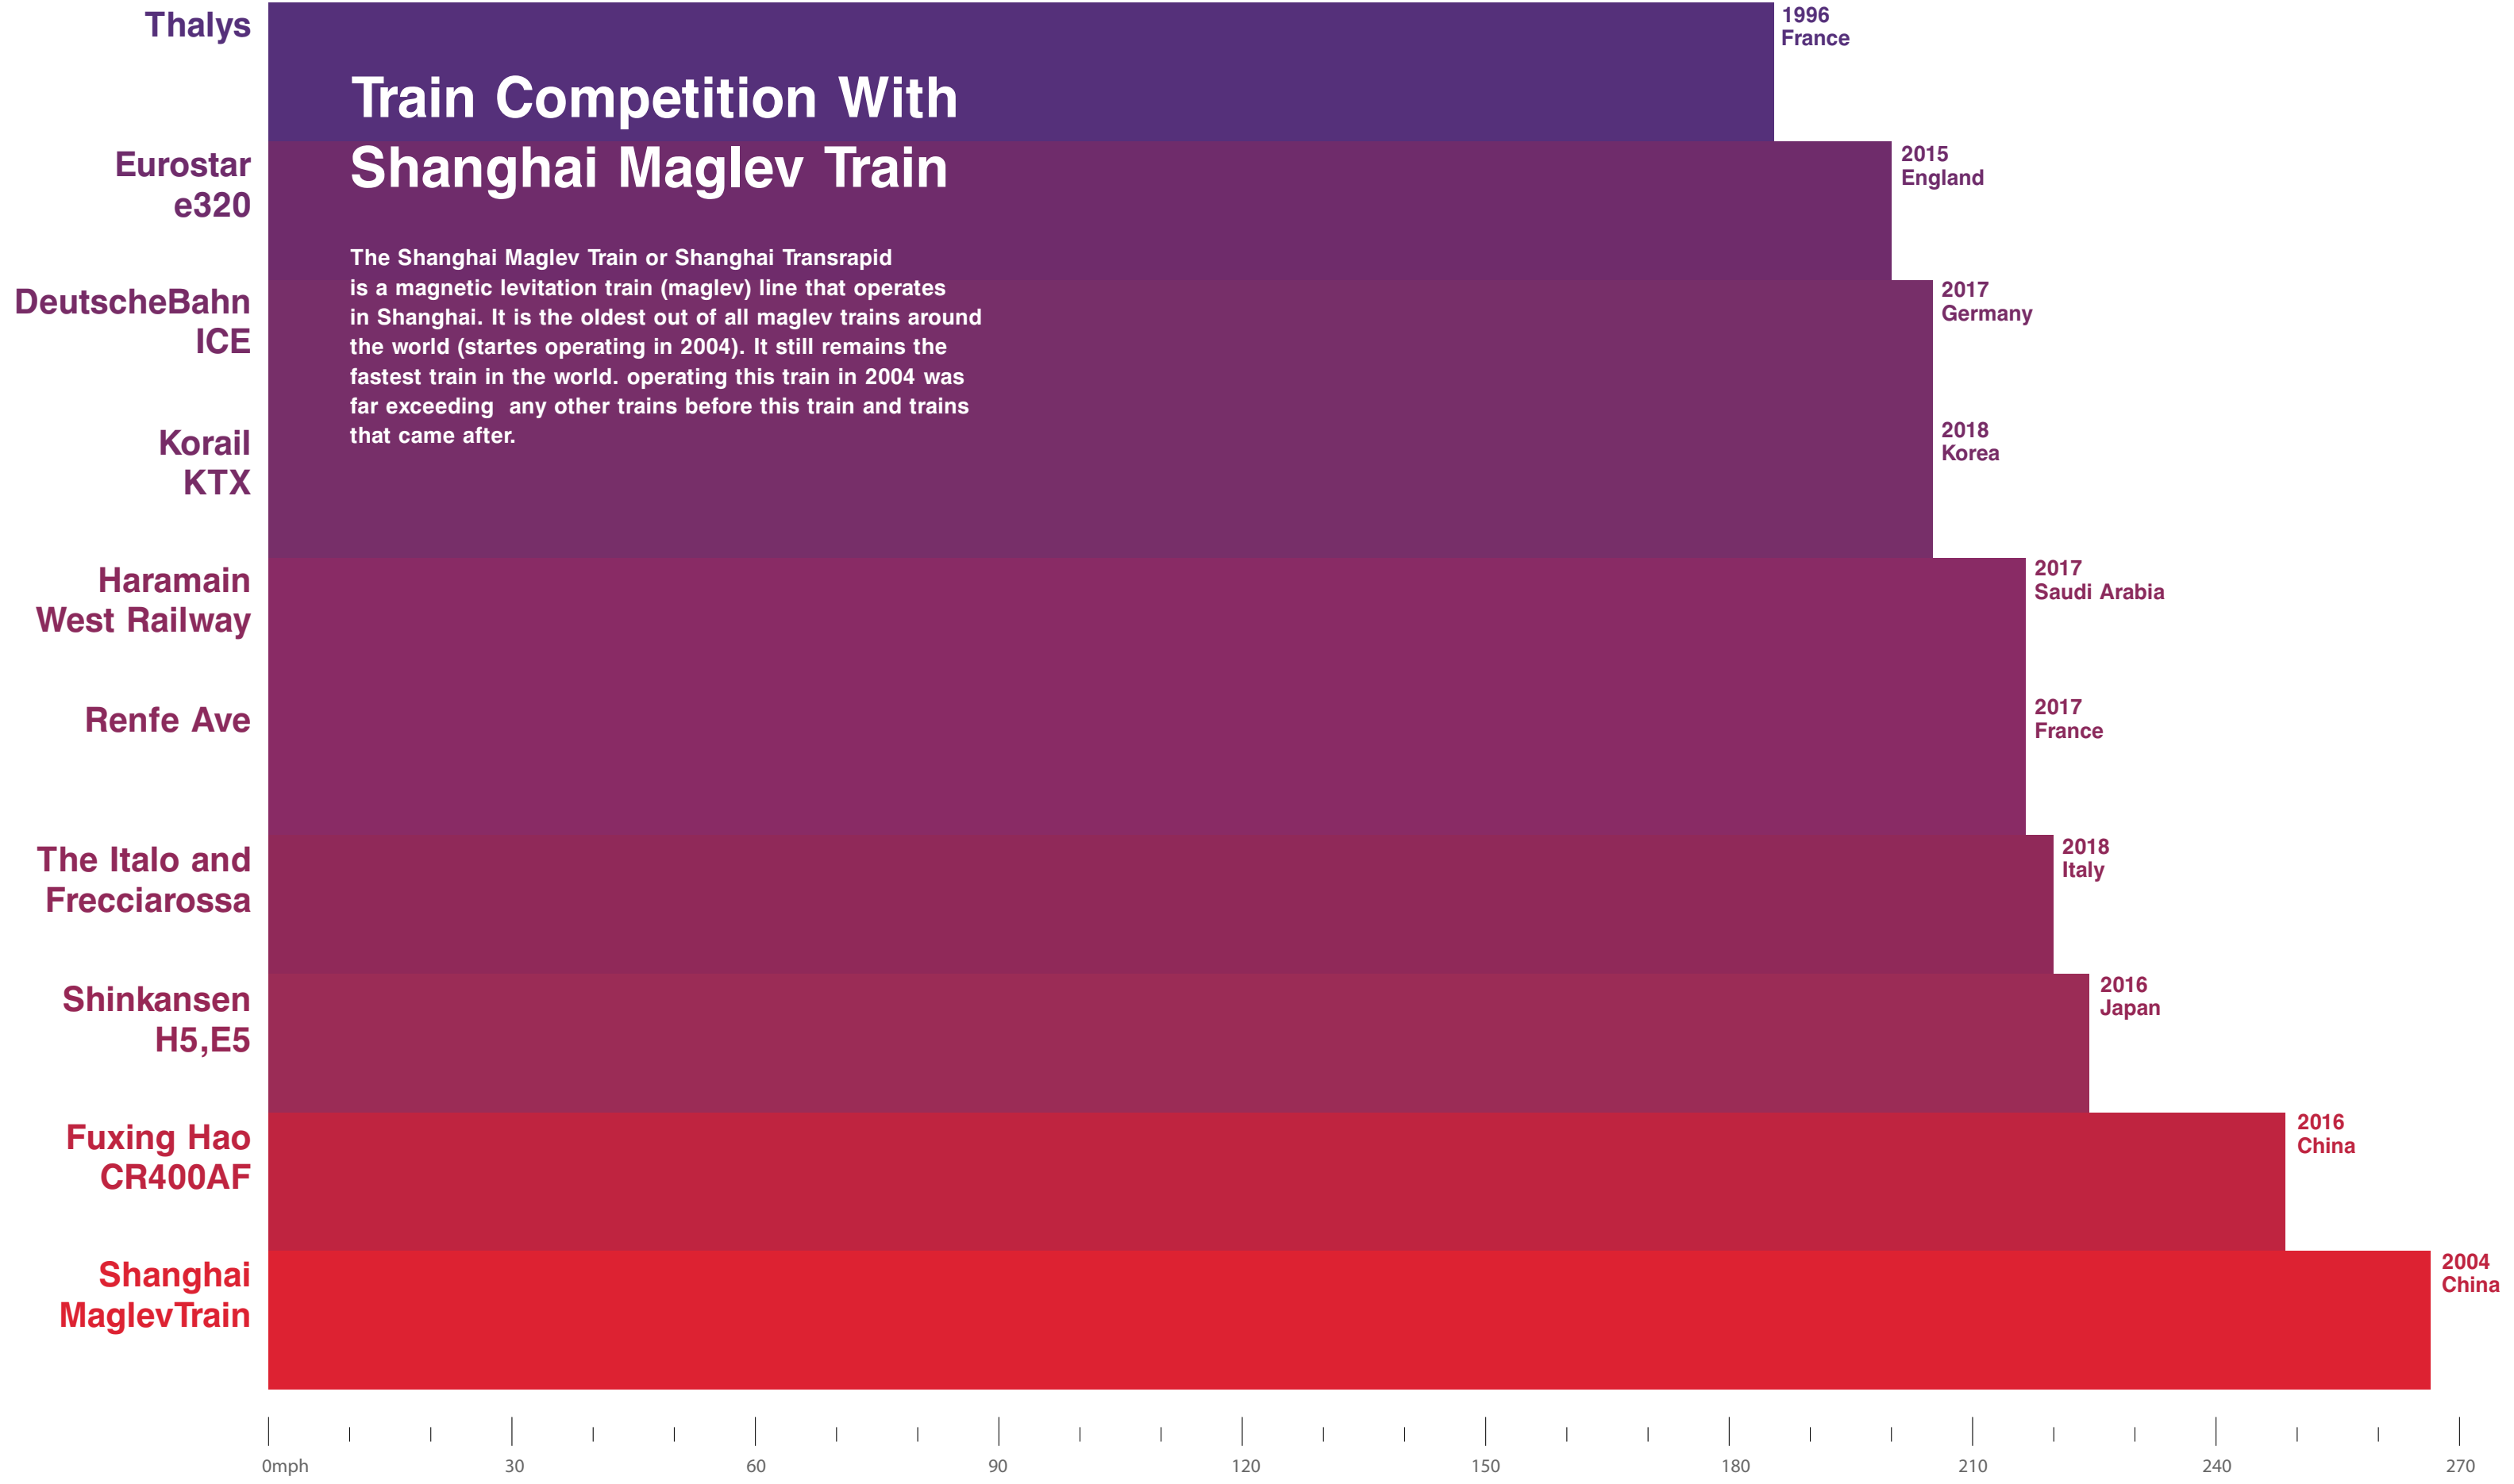

# Shanghai Maglev Train and Animals.

The Shanghai Maglev Train or Shanghai Transrapid is a magnetic levitation train (maglev) line that operates in Shanghai. Comparing it to different animals with different types of speed (running, flying, swimming) gives a sense of how fast the train is.

# Train Competition With Shanghai Maglev Train

The Shanghai Maglev Train or Shanghai Transrapid is a magnetic levitation train (maglev) line that operates in Shanghai. It is the oldest out of all maglev trains around the world (startes operating in 2004). It still remains the fastest train in the world. operating this train in 2004 was far exceeding any other trains before this train and trains that came after.

“The cat needs more legs  
to be as fast as  
**SHANGHAI  
MAGLEV TRAIN.**”

speed of  
one cat  
(30mph)