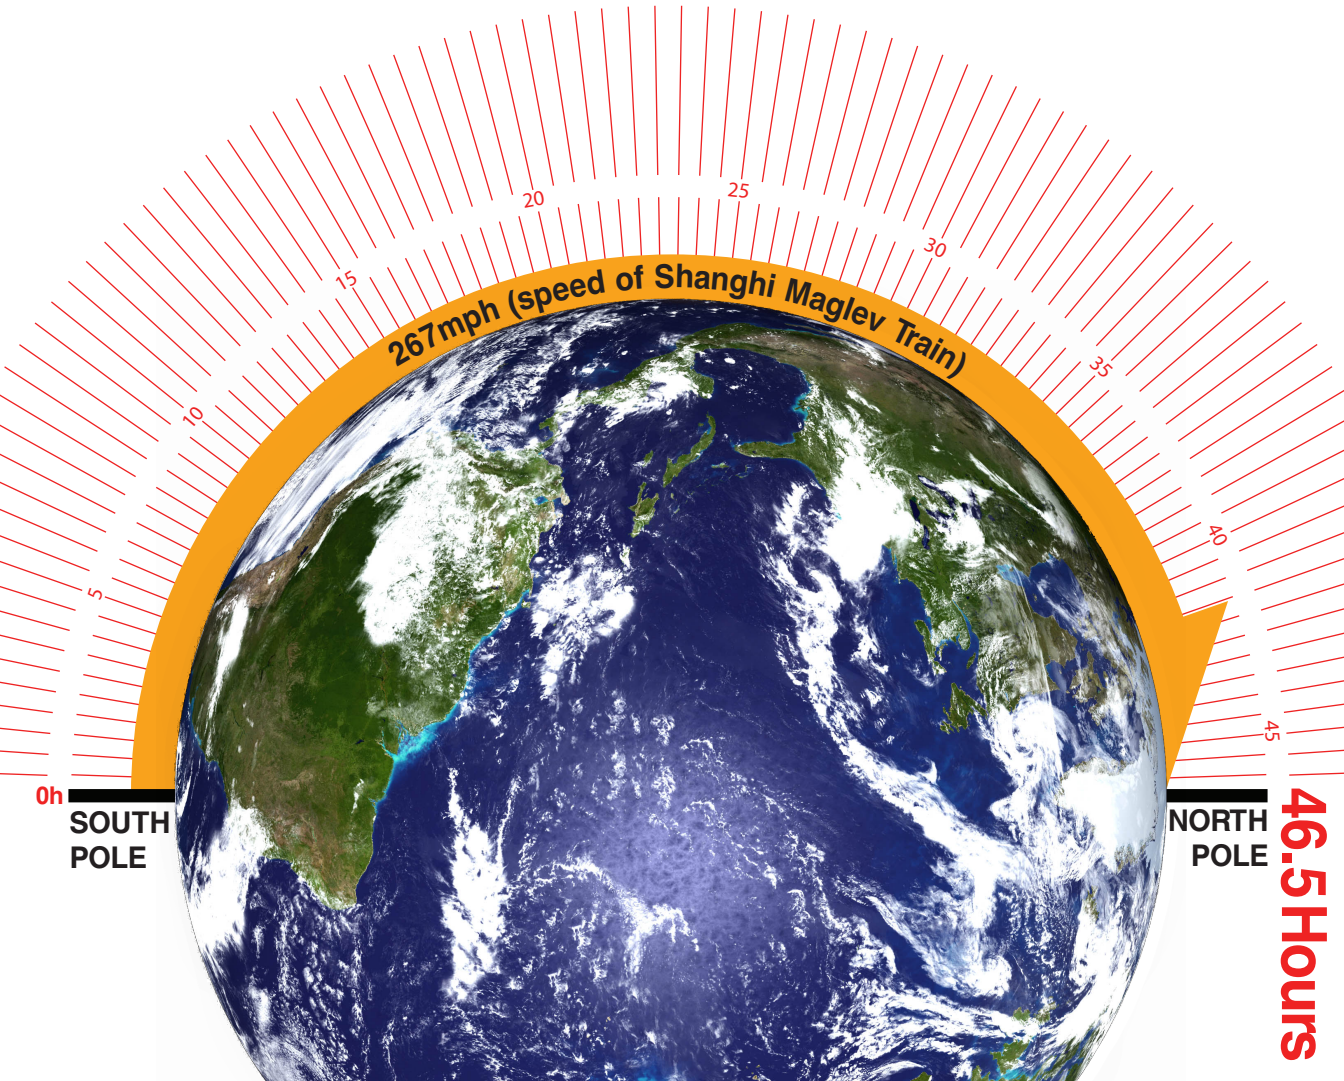

Shanghai Maglev Train (SMT) compared with Contemporary **NASCAR**-spec.

Shanghai Maglev Train (SMT) compared with NYC Metro Train (MTA)

Shanghai Maglev Train 267mph From South-Pole to North-Pole.

Speed of Shanghai Maglev Train (SMT) compared with Airliner.

■ Airliner = 518mph

■ Shanghai Maglev Train = 267mph

**SHANGHAI
MAGLEV TRAIN :**
travels at **267mph.**
this makes **37DAYS**
to the **MOON.**

Cat needs more legs to be
as fast as the

speed of
one cat
(30mph)

SHANGHAI MAGLEV TRAIN

**SPEED OF
BULLET.**

1800mph

**SPEED OF
SHANGHAI
MAGLEV
TRAIN.**

267mph