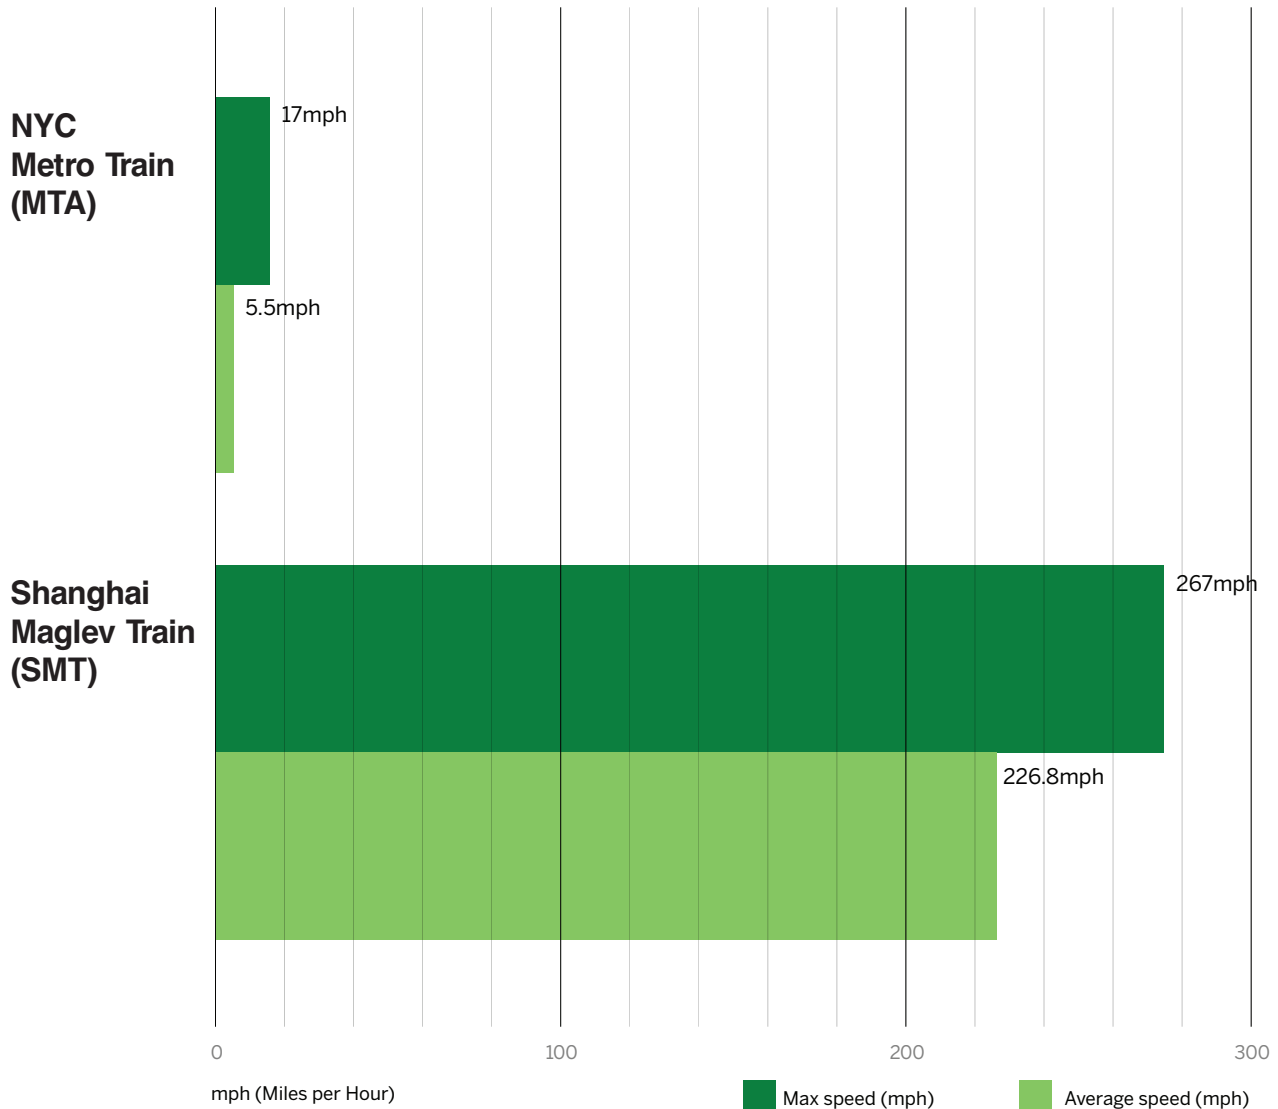

Shanghai Maglev Train (SMT) compared with Contemporary **NASCAR**-spec.

Shanghai Maglev Train (SMT) compared with NYC Metro Train (MTA)

Shanghai Maglev Train 267mph From South-Pole to North-Pole.

Speed of Shanghai Maglev Train (SMT) compared with Airliner.

■ Airliner = 518mph

■ Shanghai Maglev Train = 267mph

**SHANGHAI
MAGLEV TRAIN :**
travels at **267mph.**
this makes **37DAYS**
to the **MOON.**

Cat needs more legs to be
as fast as the

speed of
one cat
(30mph)

SHANGHAI MAGLEV TRAIN

**SPEED OF
BULLET.**

1800mph

**SPEED OF
SHANGHAI
MAGLEV
TRAIN.**

267mph