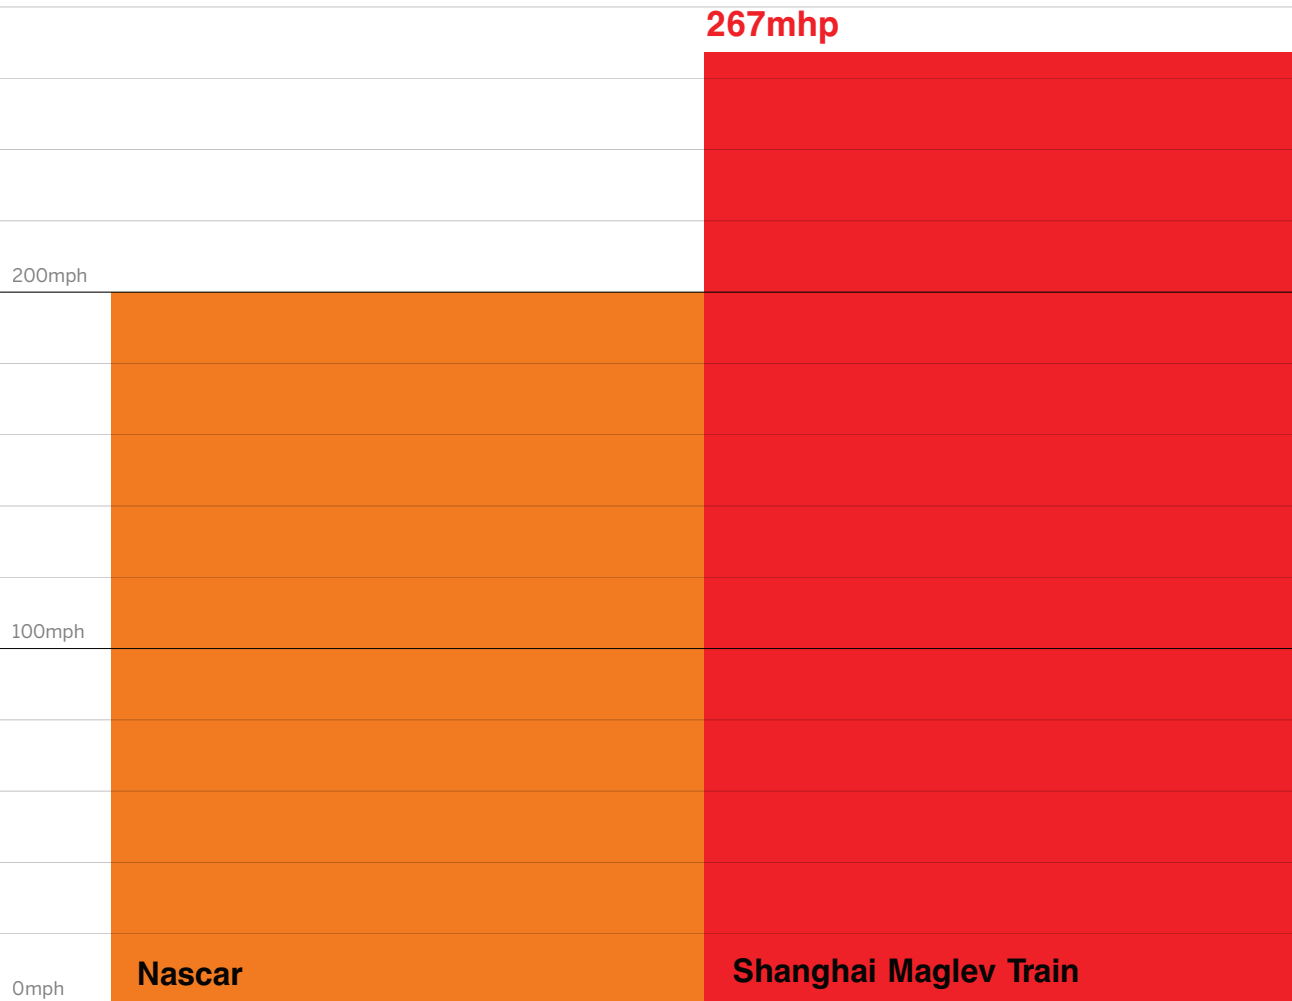

Shanghai Maglev Train (SMT) compared with Contemporary **NASCAR**-spec.

Shanghai Maglev Train (SMT) compared with NYC Metro Train (MTA)

Shanghai Maglev Train 267mph From South-Pole to North-Pole.

Speed of Shanghai Maglev Train (SMT) compared with Airliner.

■ Airliner = 518mph

■ Shanghai Maglev Train = 267mph

**SHANGHAI
MAGLEV TRAIN :**
travels at **267mph.**
this makes **37DAYS**
to the **MOON.**

Cat needs more legs to be
as fast as the

speed of
one cat
(30mph)

SHANGHAI MAGLEV TRAIN

**SPEED OF
BULLET.**

1800mph

**SPEED OF
SHANGHAI
MAGLEV
TRAIN.**

267mph