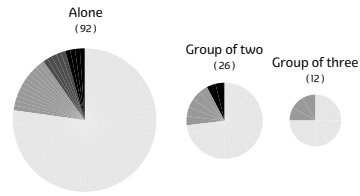

NOV 26

DEC 4

BKG

COFFEE ROASTERS

BKG report kit is a visualization of the collected data from cafe BKG for two days on November 26th and December 4th, 2019. Viewers are encouraged to decode the information while having fun with the form.