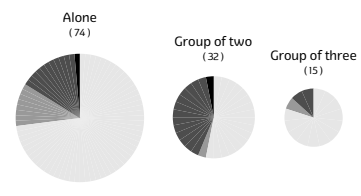

NOV 26

DEC 4

BKG

COFFEE ROASTERS

BKG report kit is a visualization of the collected data from cafe BKG for two days on November 26th and December 4th, 2019. Viewers are encouraged to decode the information while having fun with the form.